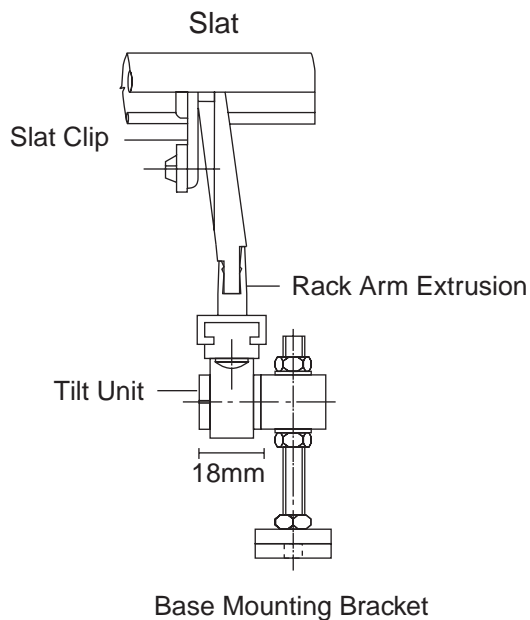

Optional stiffener where no intermediate supports are available.

R80 RACK ARM - PLAN & SECTION VIEW

Dwg. No. V30101

Rack arm section & plan views for use with R80 non-retractable louvre blind. Rack arms typically fitted to the window mullions or glazing bars of skylights or asymmetrical windows. Maximum recommended span between rack arms 900mm.